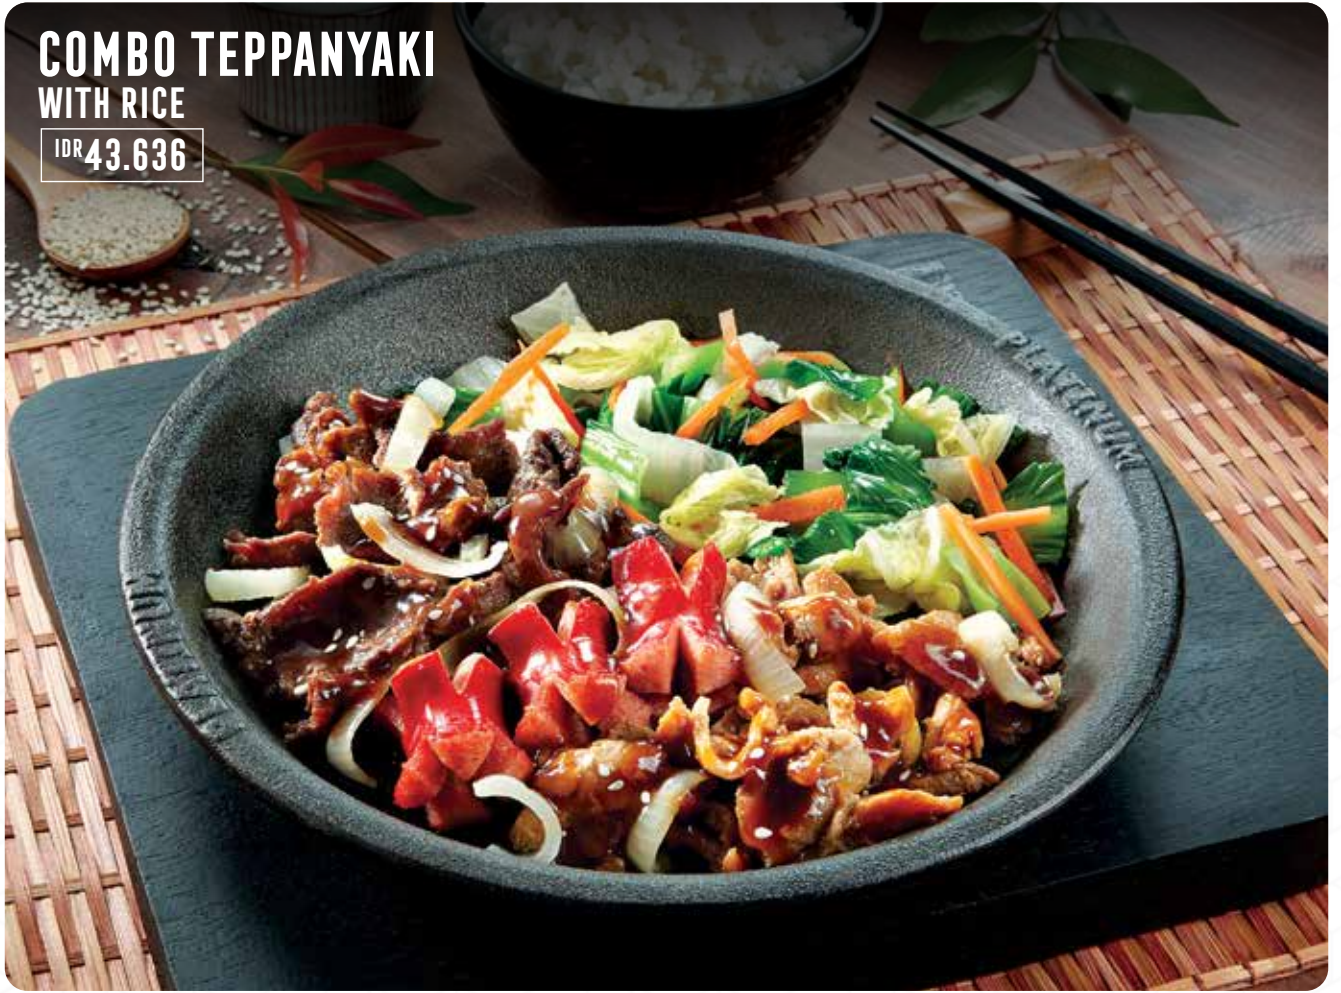

CHICKEN STEAK

IDR 46.364

CHICKEN CORDON BLEU

IDR 51.818

SIZZLING HOT PLATE

COMBO TEPPANYAKI WITH RICE

IDR 43.636

BEEF TEPPANYAKI WITH RICE