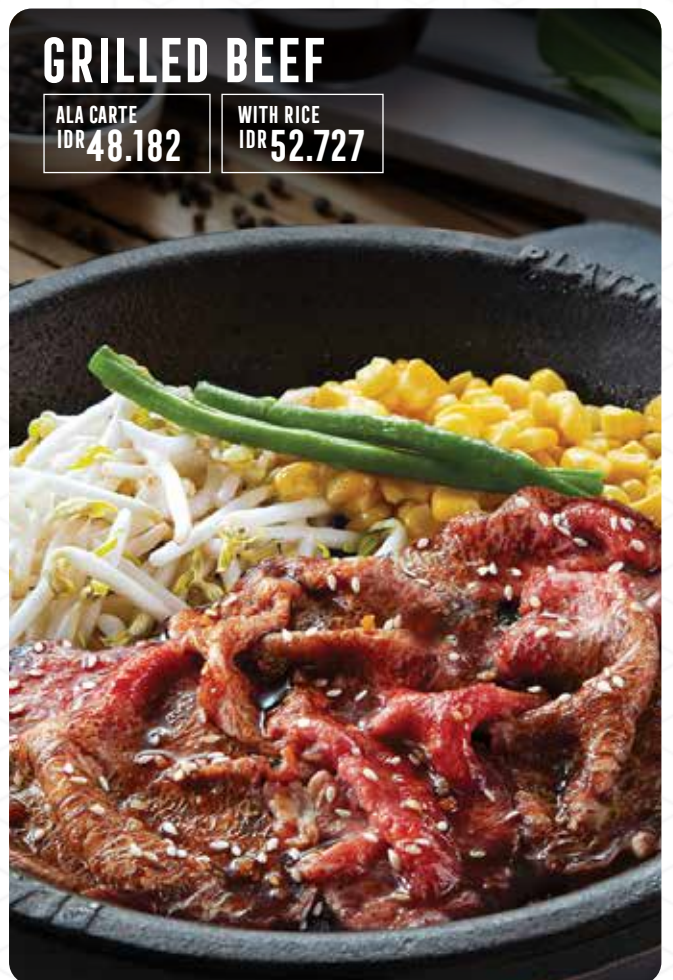

GRILLED BEEF

ALA CARTE
IDR 48.182

WITH RICE
IDR 52.727