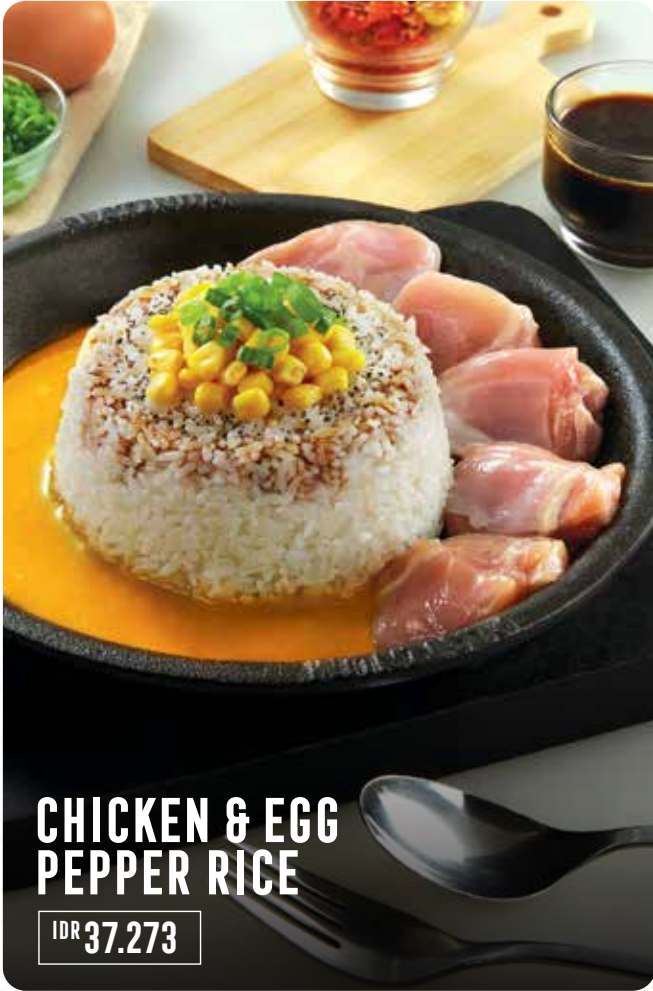

HOT PLATE RICE

**DOUBLE BEEF & EGG
PEPPER RICE**

IDR 48.182

**MINCED BEEF & EGG
PEPPER RICE**

IDR 38.182

**BEEF & EGG
PEPPER RICE**

IDR 41.818

HOT PLATE RICE