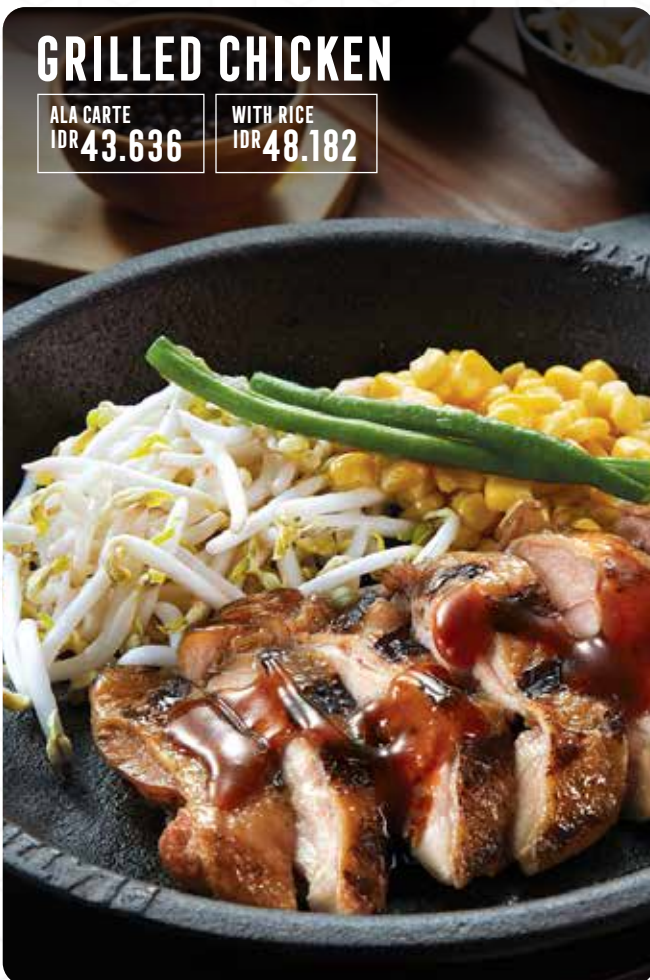

WITH RICE
IDR 77.273

SAIKORO BEEF STEAK

ALA CARTE
IDR 62.727

WITH RICE
IDR 67.273

PREMIUM GRILL

GRILLED FISH SAMBAL MATAH

ALA CARTE
IDR 62.727

WITH RICE
IDR 67.273