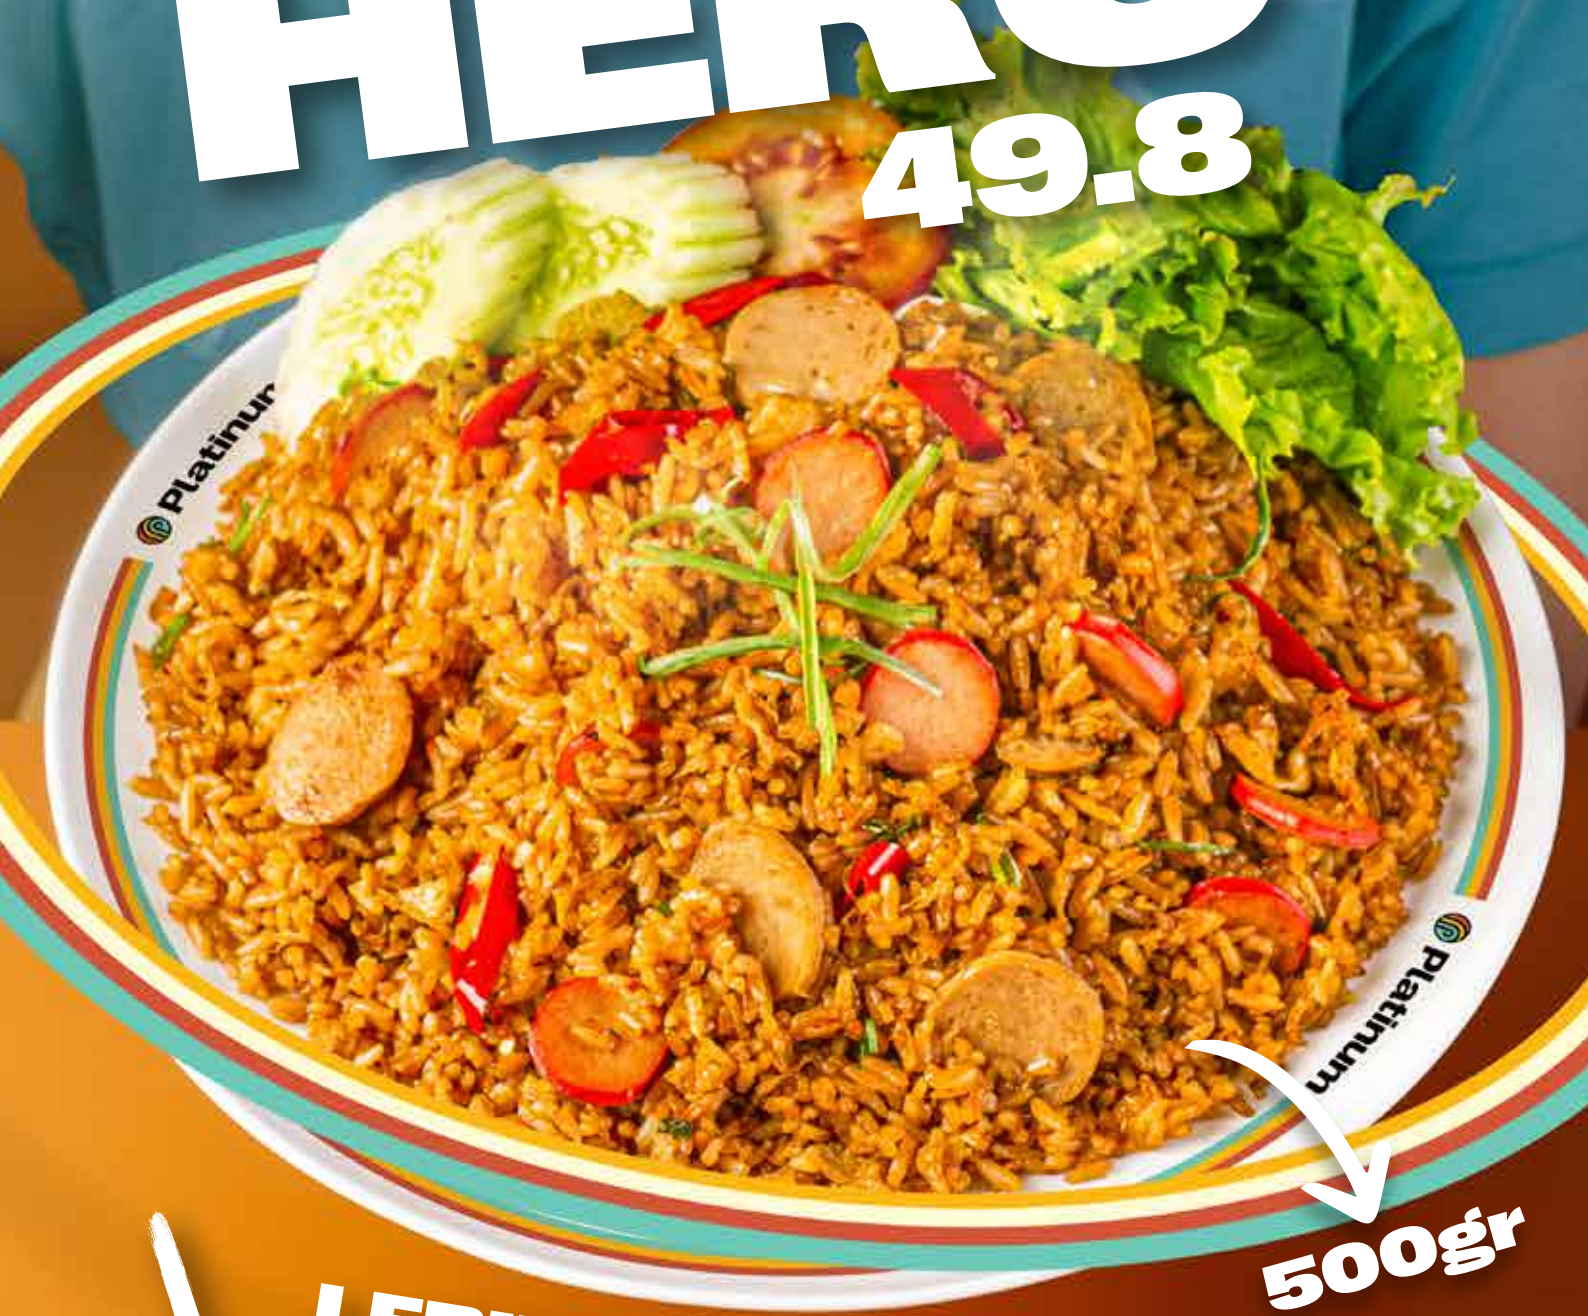

Must Try!

Chef Recommended

NASI GORENG

**NASI GORENG
HERO
49.8**

500gr

**LEBIH BANYAK
LEBIH PUAS!**

*All prices are in thousand rupiah and subject to tax and service fees

NASI GORENG